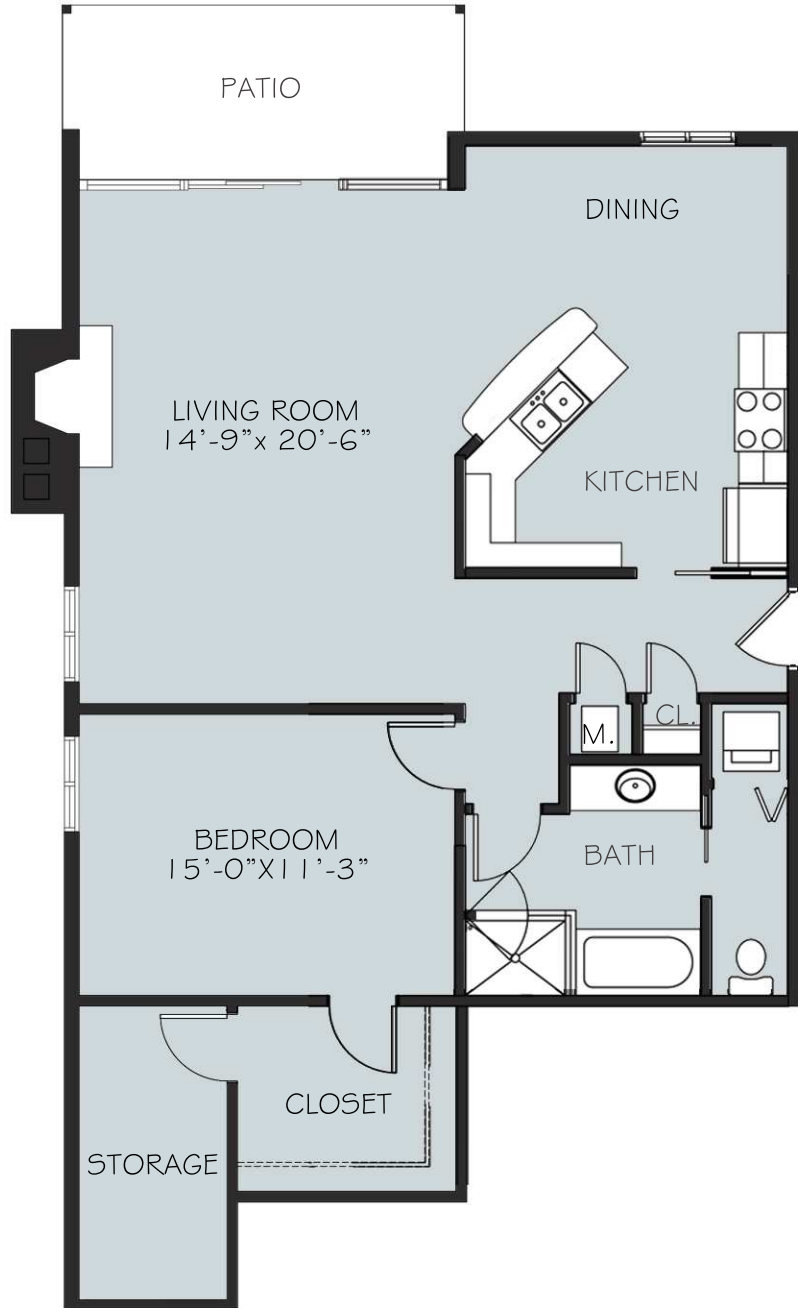

# Lakewood Hills

East Grand Rapids, Michigan

*One Bedroom A*  
1106 Sq. Ft.