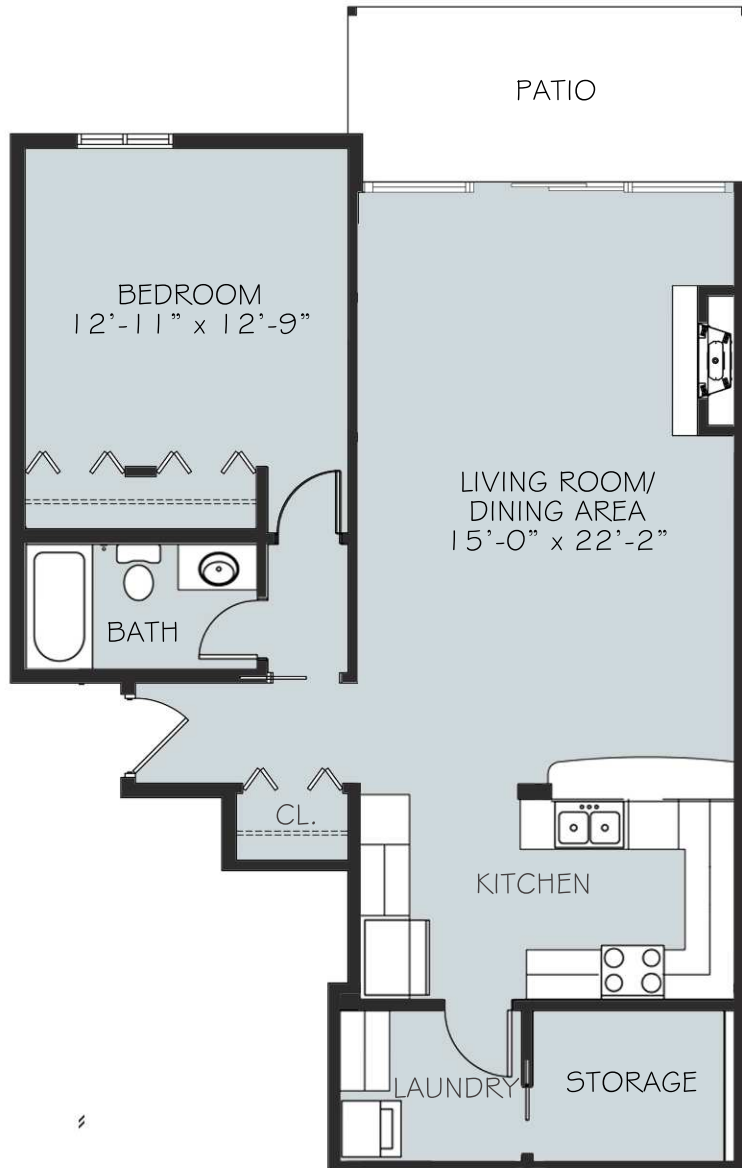

Lakewood Hills

East Grand Rapids, Michigan

One Bedroom B
949 Sq. Ft.